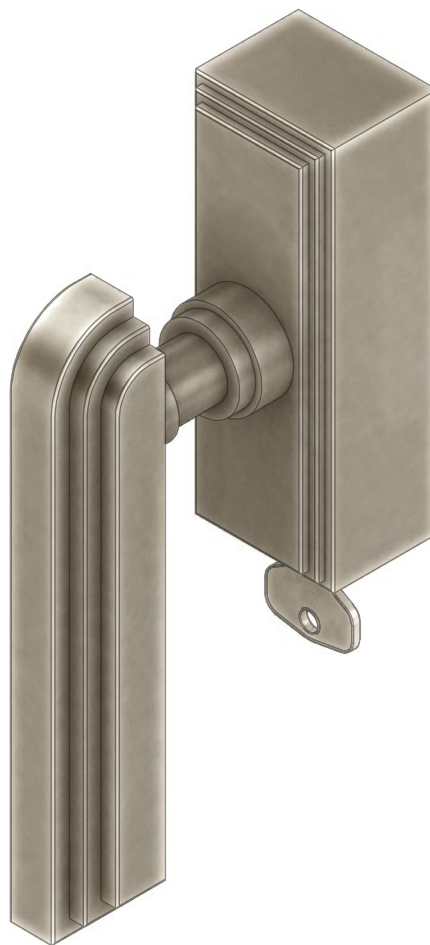

ATELIER BONOMI

Drehkipp con Chiave per Finestra Serie Art Deco 01 Art Deco 01 Series Drehkipp Window Handle with Key

Dimensioni
Dimensions

L	P	W 2	W1	H
130	80	19	35	98

Dimensioni in millimetri
Dimensions given in millimeters

Fornito con meccanismo DK q.7x45mm e viti M5x50mm.
Disponibile in tutte le finiture standard.
Dimensioni e finiture su misura disponibili su richiesta.
Regularly furnished with DK mechanism q.7x45mm and M5x50mm screws.
Additional sizes available by special order. Available in standard and custom finishes.