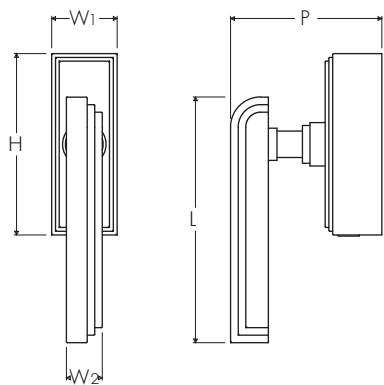

ATELIER BONOMI

Drehkipp con Chiave per Finestra Serie Art Deco 01 Art Deco 01 Series Drehkipp Window Handle with Key

Dimensioni
Dimensions

L	P	W 2	W1	H
130	80	19	35	98

Dimensioni in millimetri
Dimensions given in millimeters

Fornito con meccanismo DK q.7x45mm e viti M5x50mm.
Disponibile in tutte le finiture standard.
Dimensioni e finiture su misura disponibili su richiesta.
Regularly furnished with DK mechanism q.7x45mm and M5x50mm screws.
Additional sizes available by special order. Available in standard and custom finishes.